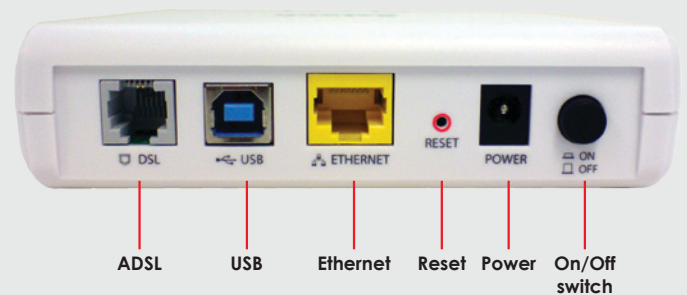

## ADSL2/2+ Ethernet/USB Modem Router

DSL705EU is a high-speed DSL modem with USB port. Security is ensured via a double Stateful Packet Inspection and NAT based Firewall. In addition, the VPN Pass-through and DMZ support provide additional security support for users and permit flexibility while retaining security against malicious hackers. Home Networking is made easy with Universal Plug and Play support.

DSL705EU comes in a stylish and compact life-style design that can be used when placed in a horizontal, vertical or wall-mount position.

### Connect to ADSL via USB

Fig 1: Basic Setup

Fig 2: Advanced Setup with Wireless Router

Fig 3: Advanced Setup with HomePlug Applications

## Features

- Stay connected to the Internet with the latest ADSL2/2+ standards
- More flexibility of choice with either Ethernet or USB connection
- NAT Application Level Gateway for popular applications
- Multiple Session IP Sec and PPTP/L2TP VPN pass through
- Sleek, clean design that saves space in your apartment or office