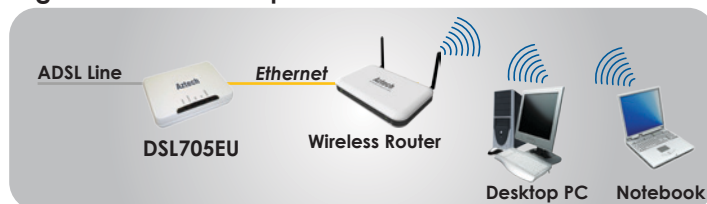

DSL705EU comes in a stylish and compact life-style design that can be used when placed in a horizontal, vertical or wall-mount position.

### Connect to ADSL via USB

Fig 1: Basic Setup

Fig 2: Advanced Setup with Wireless Router

Fig 3: Advanced Setup with HomePlug Applications

## Features

- Stay connected to the Internet with the latest ADSL2/2+ standards
- More flexibility of choice with either Ethernet or USB connection
- NAT Application Level Gateway for popular applications
- Multiple Session IP Sec and PPTP/L2TP VPN pass through
- Sleek, clean design that saves space in your apartment or office