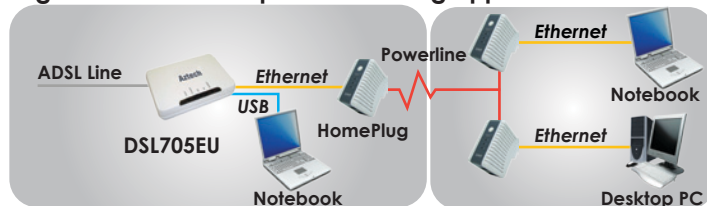

DSL705EU comes in a stylish and compact life-style design that can be used when placed in a horizontal, vertical or wall-mount position.

### DSL Broadband Connection

Digital Subscriber Line (DSL) establishes quickly to the Internet for you unlike a dial-up service. With DSL, you can surf the Internet, chat online and check email at a faster speed. You can also share high quality digital pictures, video and music files with friends and family without lag.

### Connect to ADSL via USB

Fig 1: Basic Setup

Fig 2: Advanced Setup with Wireless Router

Fig 3: Advanced Setup with HomePlug Applications

## Features

- Stay connected to the Internet with the latest ADSL2/2+ standards
- More flexibility of choice with either Ethernet or USB connection
- NAT Application Level Gateway for popular applications
- Multiple Session IP Sec and PPTP/L2TP VPN pass through
- Sleek, clean design that saves space in your apartment or office