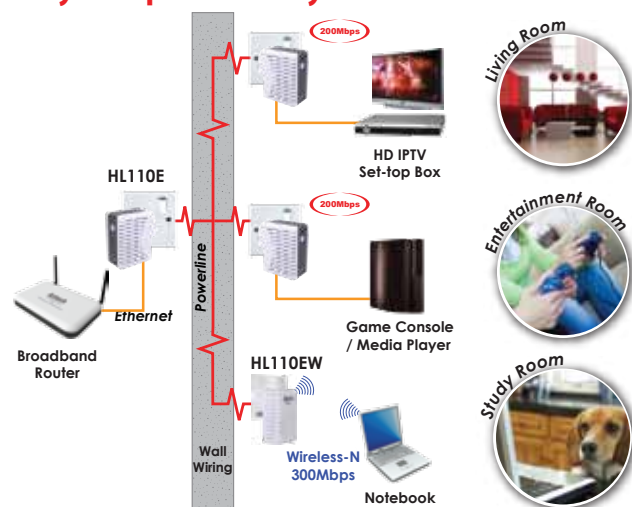

Easy Setup - No Messy Cables

Specifications

Frequency	2MHz to 30MHz		
Total Aggregate Transmit Power	<=13dBm		
Standards	Powerline : HomePlug AV	Wireless: IEEE 802.11b/g/n	Ethernet: IEEE 802.3, Auto MDI/MDIX
Protocols	Powerline : CSMA/CA over powerline in your home		Wireless: CSMA/CA, EDCA
Modulation	Powerline : OFDM 1024/256/64/16/8 QAM, QPSK, BPSK, ROBO		Wireless : CCK, BPSK, DQPSK, QPSK, QAM
Data Transfer Rate	Powerline : Up to 200Mbps over powerline		Wireless : Up to 300Mbps via wireless
Range	Powerline : Up to 200m over powerline		Wireless : Up to 300m via wireless
Security	Powerline : 128-bit AES encryption (enabled with Simple Connect button)		Wireless : WEP, WPA, WPA2
Hardware	Powerline : Intellon INT6400 HomePlug AV Chipset		Wireless : Ralink RT3052 Wireless N Chipset
LED Indicators	1 x Power LED (PWR)	1 x PowerLine Link/ACT Status LED (PL-LKACT)	1 x Ethernet Link/ACT Status LED (ETH-LKACT)
	1 x Wireless Link/Act		
External Connectors	1 x Electrical Power Plug	2 x RJ45 for 10/100 Ethernet (AutoMDI/MDIX)	1 x Reset Button | 1 x Push button for SimpleConnect
Dimension	105mm(H) X 58mm(W) X 42mm(D)		
Weight	Approx. 190g / unit		
Power Consumption	Norminal 7.0Watt	Standby 5Watt	1.2A
Power Supply	AC 100 ~240V	50~60Hz	
Temperature	Operating: 0°C to 40° C, 30% to 80% Relative Humidity		Non-Operating: -25°C to 70°C, 30% to 95% Relative Humidity
Operating Systems	Windows 98/98SE/ME/2000/XP/Vista (32/64-bit)