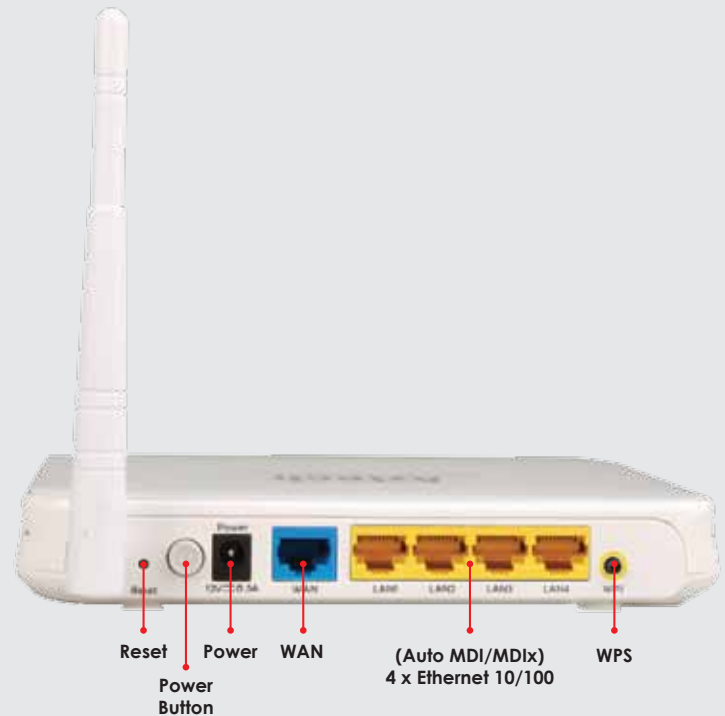

Features

- Stream large data, music and photo files at wireless speed up to 150Mbps[^]
- Enjoy wider wireless coverage and maximum range with smart MIMO technology
- Secure your WiFi network with 64/128-bit WEP, WPA and WPA2
- Share your network with Ethernet-enabled devices
- Complies to Wireless 802.11b/g/n standard with data transfer speed up to 150Mbps[^]
- Quality of service assures quality for bandwidth-sensitive applications such as voice and video
- Supports 4 x 10/100M Auto MDI/MDIX Ethernet ports for reliable high-speed wired connection for Ethernet-enabled devices
- Advanced Firewall protection to secure your network from malicious attacks
- Equipped with WiFi Protected Setup (WPS) for easy and secure wireless setup
- Seamlessly backward compatible with 802.11b/g devices

Specifications

Wireless Transmit Power	802.11b (1 antenna) : 18 +/- 1 dBm	802.11g (1 antenna) : 17 +/- 1 dBm	802.11n (2 antenna) : 17 +/- 1 dBm
Frequency Band	2.4GHz - 2.4835GHz		
Wireless Standard	802.11n(Draft 2.0), 802.11b/g		
Wireless Signal Rates	Up to 150Mbps		
Network Support	PPPoE, DHCP, L2TP, PPTP, Static IP connectivity, Default WAN connectivity on DHCP		MAC cloning | DHCP Server/client
	Network Address Translation (NAT)	Multi Range Port Forwarding	PPPoE Relay | Rip v1 v2 | QoS Traffic Control (MAC and IP)
	IGMP Snooping	IGMP Proxy v1 v2 | DNS Relay	UPnP, DDNS, static routing | VPN Pass-through (PPTP and L2TP)
	Virtual server, DMZ host	Ideal for creating a website within your LAN	
	Gateway, Bridge, WISP Default on Gateway mode, NAT Enable		
Wireless Security	64/128/WEP	WPA/WPA2, WPA-PSK/WPA2-PSK (TKIP/AES)	Stealth AP (Hidden ESSID, Deny any Access) | IEEE 802.1X
	Provides wireless LAN ACL (Access Control List) filtering		
Security Support	NAT for basic Firewall	Packet Filtering Firewall	Stateful Packet Inspection | MAC/IP Filter | Web Content Filter | Url Filter
	Parental Control	Protection against Denial of Service attacks	Password Authentication to Router
LED Indicators	1 x Power	1 x Wireless LAN	1 x WPS | 1 x WAN | 4 x Ethernet
External Connectors	4 x 10/100 Ethernet LAN Ports		1 x 10/100 Ethernet WAN Port | 1 x Power On/Off button | 1 x WPS button | 1 x Reset button
Environment	Operating: 0°C ~ 45°C, humidity 10% ~ 90%		Storage: -20°C ~ 70°C, humidity 5% ~ 90%
	Power Supply Input power: 100-240VAC, 50/60Hz Output		Power: 12VDC /500mA
Package Contents	1 x Wireless N router	1 x Ethernet cable	1 x Resource CD | 1 x Power adapter | 1 x Easy Start Guide